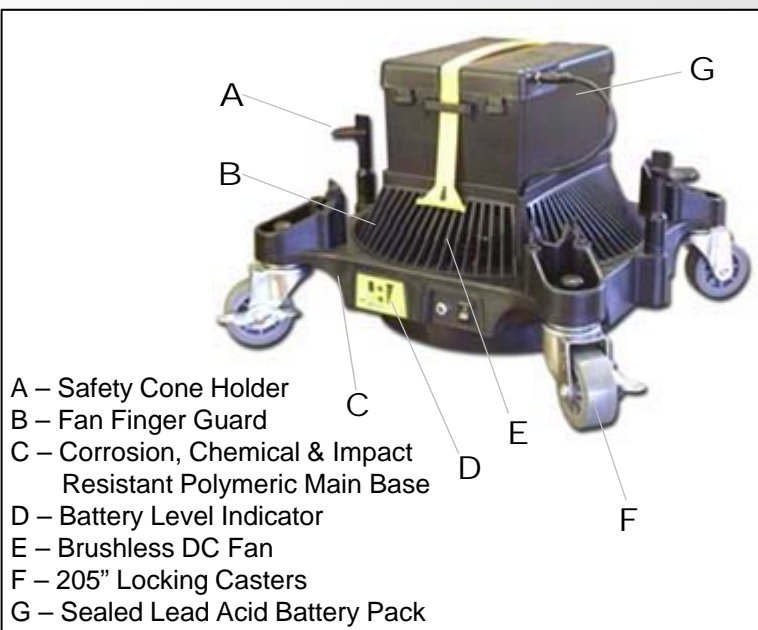

HURRICONE

Cordless Floor Dryer

Safety cones, floor signs, and barricades are widely used in all types of establishments to warn pedestrians of slipping and falling. Most establishments dutifully mop up wet floor areas even though mopping alone does not sufficiently dry an area where there is continual foot traffic bringing in rain or snow from the outdoors, or where a spill has occurred.

Marking the boundaries of the wet floor area with safety cones or other types of barricades serves to warn pedestrians, but does not aid in alleviating the hazard. For this reason the HURRICONE™ Cordless Floor Drying Cone Dolly was developed.

The HURRICONE™ aids in drying the floor with a continuous flow of air in 360 degrees and up to 15 feet in diameter. While drying the floor, the HURRICONE™ also warns pedestrians of a potential slip hazard using standard 36 inch floor cones.